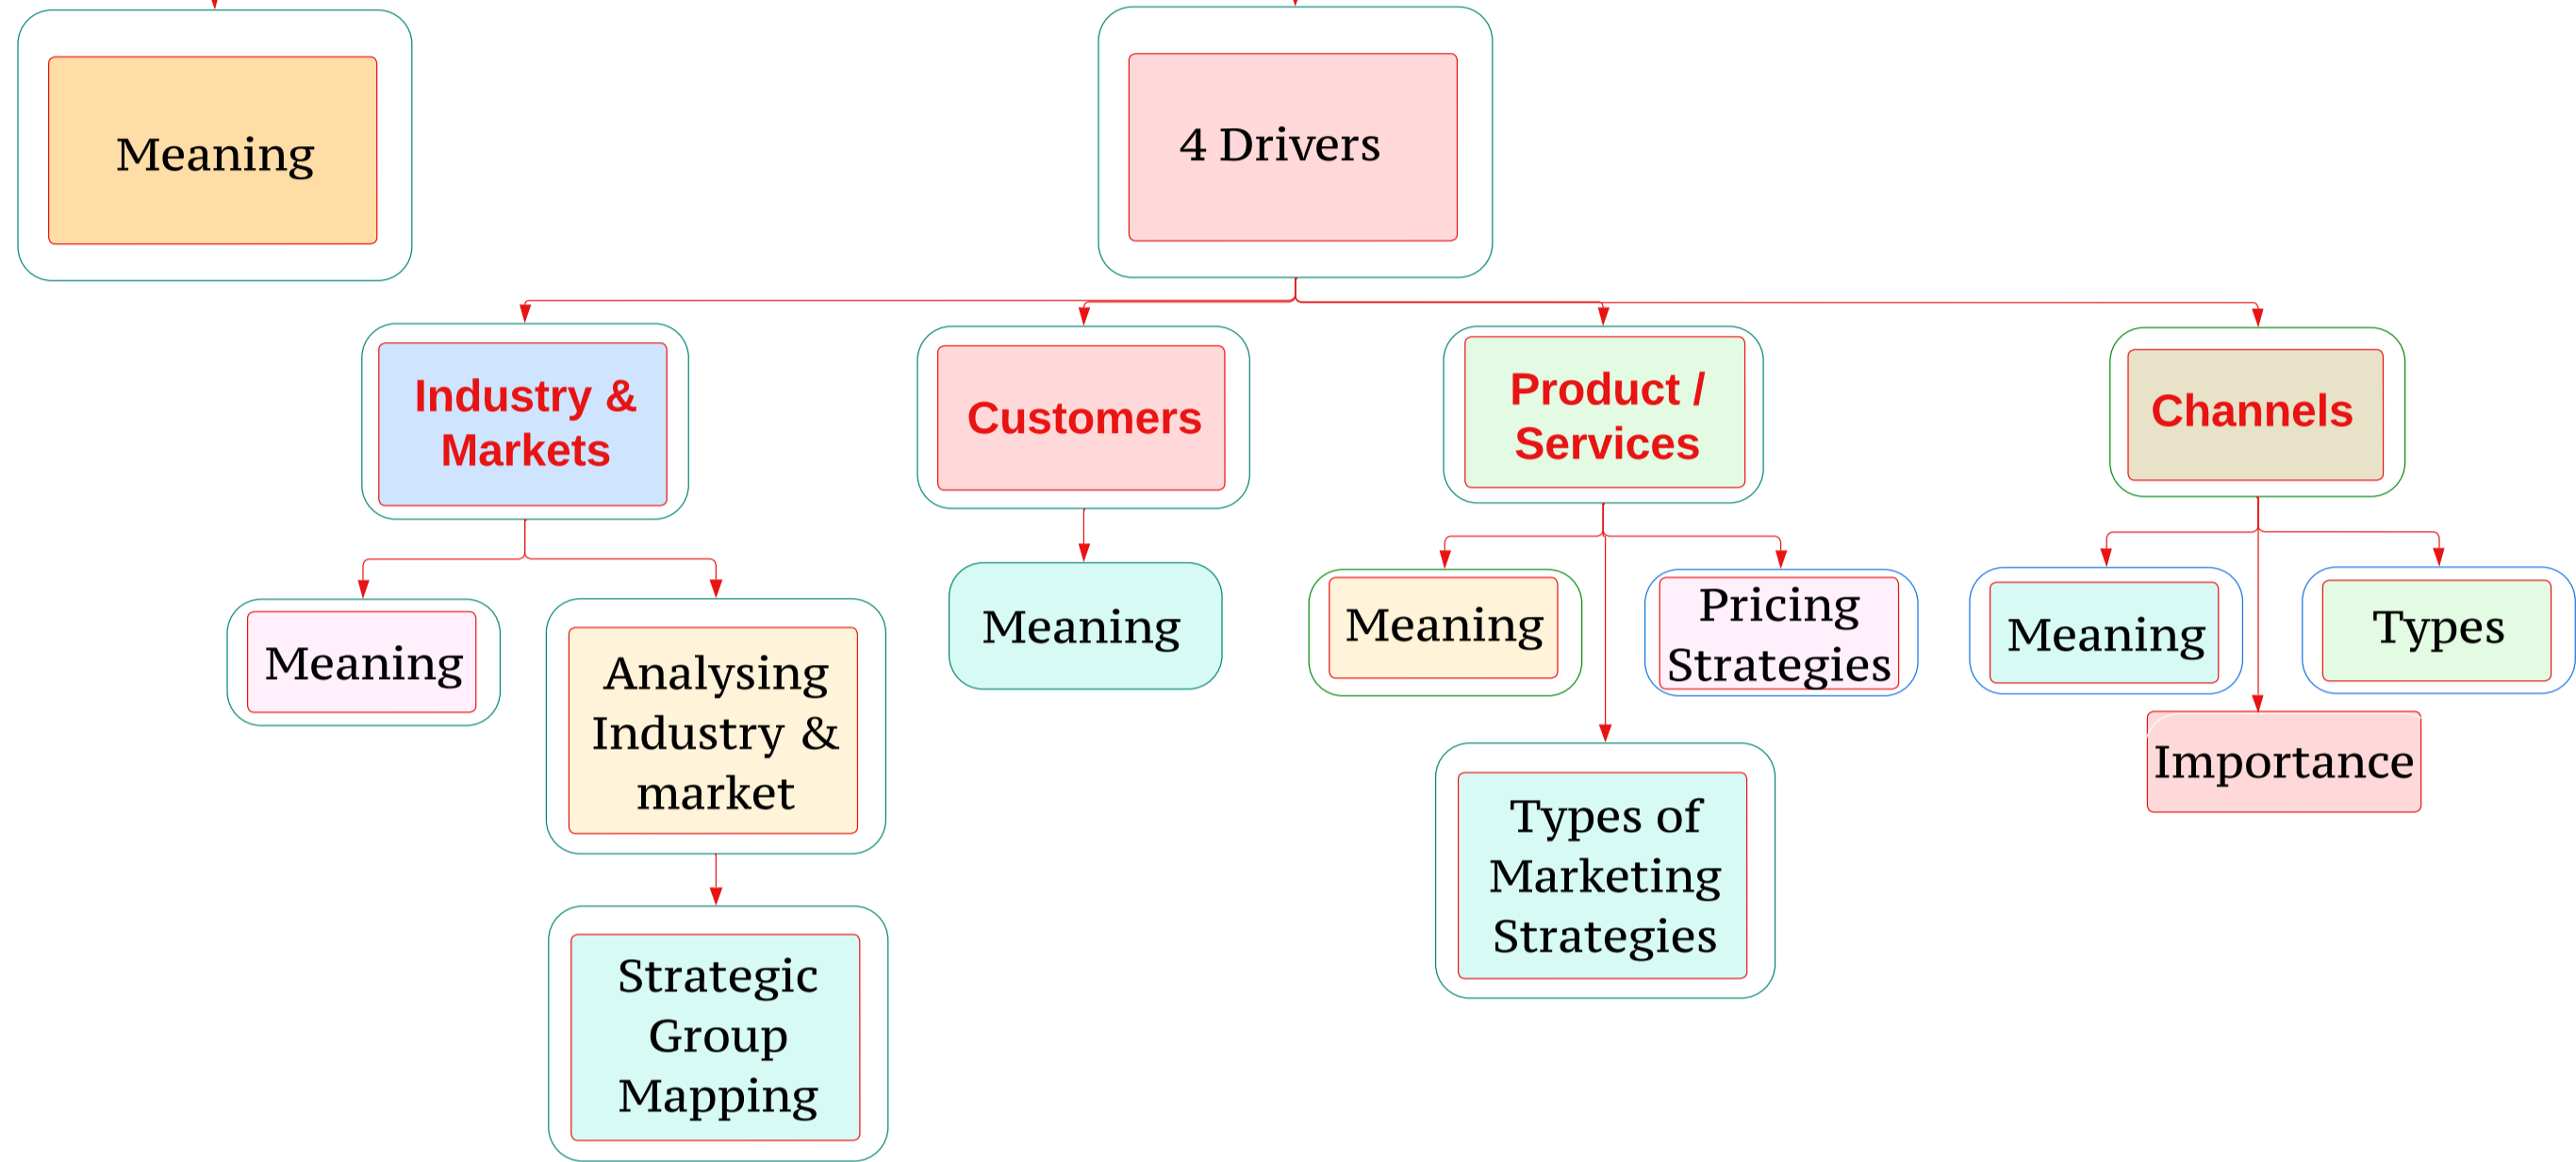

CA KISHAN KUMAR PRESENTS

DRONE CHART OF

STRATEGIC ANALYSIS : INTERNAL ENVIRONMENT

USE CODE
CAKK TO GET
MAXIMUM
DISCOUNT ON
UNACADEMY

KEY STAKEHOLDERS

Drone Chart is an Ultimate Tool designed by CA Kishan Kumar to help Students Recall what they have studied and revised. It provides bird's eye view of all topics covered in a Chapter and must be referred along with our "Chalisa" Handwritten Notes & "Divyastra" Question Bank. A combination of these three Contents can easily help you score 80+ marks.

STRATEGIC DRIVERS

CORE COMPETENCE

SWOT ANALYSIS

COMPETITIVE ADVANTAGE

MICHAEL PORTER'S GENERIC STRATEGIES