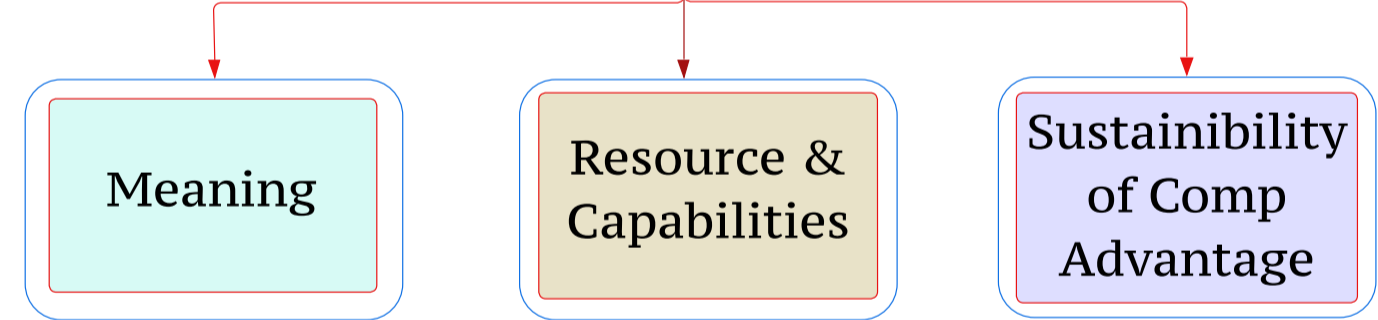

CA KISHAN KUMAR PRESENTS

DRONE CHART OF

STRATEGIC ANALYSIS : INTERNAL ENVIRONMENT

USE CODE
CAKK TO GET
MAXIMUM
DISCOUNT ON
UNACADEMY

KEY STAKEHOLDERS

Drone Chart is an Ultimate Tool designed by CA Kishan Kumar to help Students Recall what they have studied and revised. It provides bird's eye view of all topics covered in a Chapter and must be referred along with our "Chalisa" Handwritten Notes & "Divyastra" Question Bank. A combination of these three Contents can easily help you score 80+ marks.

STRATEGIC DRIVERS

CORE COMPETENCE

SWOT ANALYSIS

COMPETITIVE ADVANTAGE

MICHAEL PORTER'S GENERIC STRATEGIES