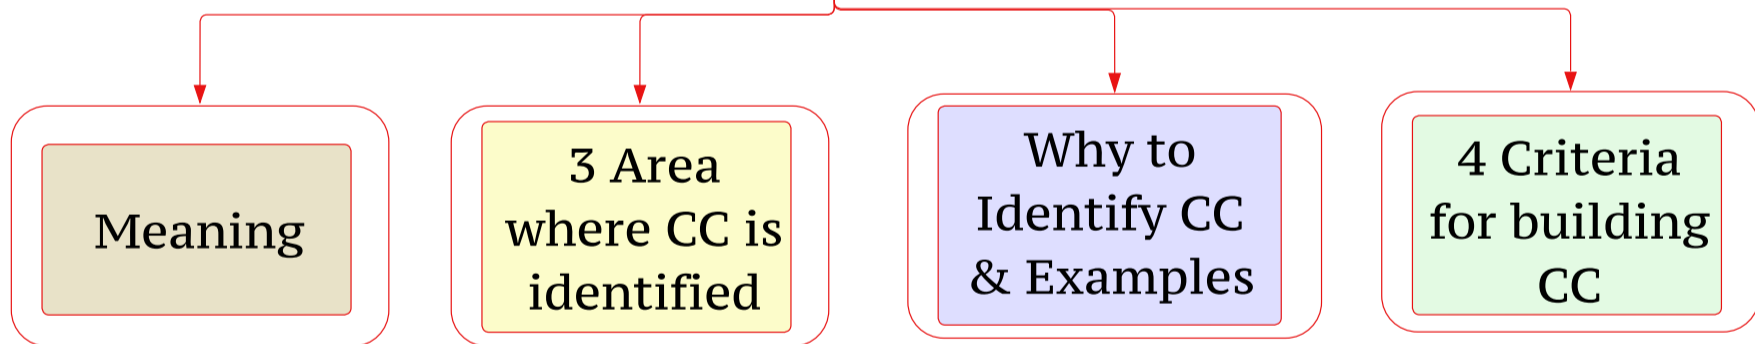

CORE COMPETENCE